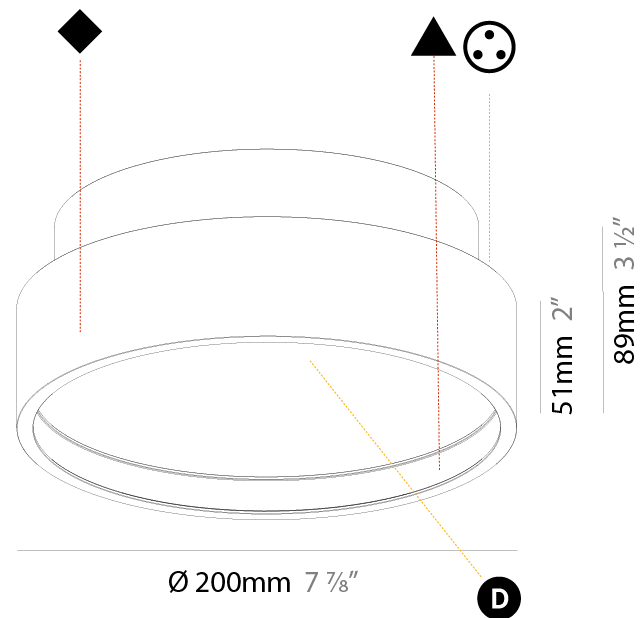

GENERAL

Series: Sign Diva
Subseries: Sign Diva Korona
Partner: Prolicht
Division: Architectural
Installation: Surface
Product Type: Ceiling Surface
Mounting Location: Ceiling
Light Distribution: Direct / Indirect

PHYSICAL

Shape: Round
Diameter (mm): 200
Diameter (in): 7 7/8
Height (mm): 89
Height (in): 3 1/2
Weight (kg): 1.261
Weight (lbs): 2.78
Diffuser: [Direct - PMMA - Opal/Micro-Prism/Sparkling Secret/Vintage Industrial / Indirect - White/Yellow/Orange/Red/Blue/Green](#)
Fixture Finish: [SSR / BKV / CWI / CRY / HAB / UFT / ITA / RUA / FTG / MYG / LOD / PUS / FRO / FUP / KIA / POP / BLS / SPG / MEY / GOH / CHC / COM / ABZ / JAG / OBR / MOS / ROR](#)
Fixture Material: [PMMA / Extruded Aluminum / Steel](#)

ELECTRICAL

Lamp Type: LED (Zhaga Standard)
Input Wattage (W): 12.1
Total Output Wattage (W): 11
Dimming: [Tri-Mode (Non-Dimming and Phase Dimming (120Vac only) and 0-10V Dimming)](#)
Driver Included: Yes
Driver Location: Integrated
Driver Type: Constant Current - Universal
Driver Class: Class 2
Input Voltage (V): 120 - 277
Constant Current (MA): 350

LED

Color Temperature (°K): [3000 / 3500 / 4000](#)
Max. Delivered Lumen (lm): [1100 / 1117 / 1140](#)
CRI: >90 CRI
Lamp Life (hrs): 50000

OPTICAL

RATINGS AND CERTIFICATIONS

Certified By: Certified for North American Standards
IP rating: IP20