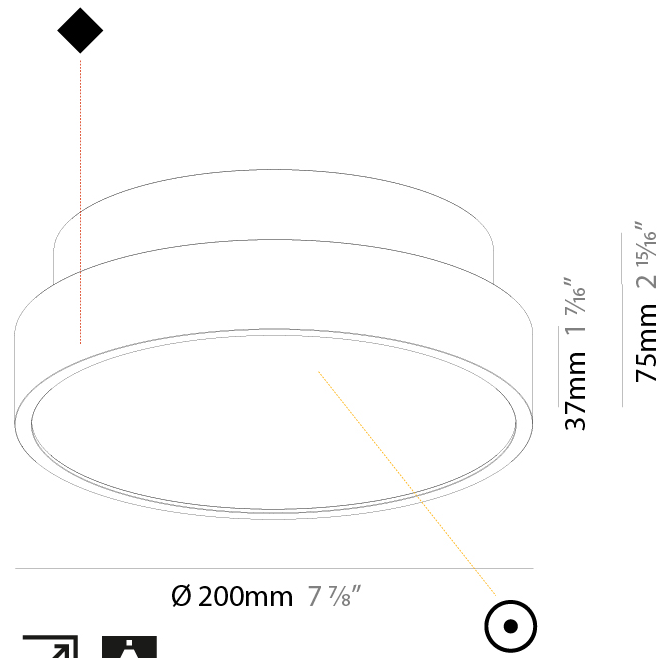

GENERAL

Series: Sign Diva
Subseries: Sign Diva
Partner: Prolicht
Division: Architectural
Installation: Surface
Product Type: Ceiling Surface
Mounting Location: Ceiling
Light Distribution: Direct

PHYSICAL

Shape: Round
Diameter (mm): 200
Diameter (in): 7 7/8
Height (mm): 75
Height (in): 2 15/16
Weight (kg): 1.122
Weight (lbs): 2.474
Diffuser: [PMMA - Opal/Micro-Prism/Sparkling Secret/Vintage Industrial with Shine Ring](#)
Fixture Finish: [SSR / BKV / CWI / CRY / HAB / UFT / ITA / RUA / FTG / MYG / LOD / PUS / FRO / FUP / KIA / POP / BLS / SPG / MEY / GOH / CHC / COM / ABZ / JAG / OBR / MOS / ROR](#)
Fixture Material: [PMMA / Extruded Aluminum / Steel](#)

ELECTRICAL

Lamp Type: LED (Zhaga Standard)
Input Wattage (W): 12.1
Total Output Wattage (W): 11
Dimming: [Tri-Mode (Non-Dimming and Phase Dimming (120Vac only) and 0-10V Dimming)](#)
Driver Included: Yes
Driver Location: Integrated
Driver Type: Constant Current - Universal
Driver Class: Class 2
Input Voltage (V): 120 - 277
Constant Current (MA): 350

LED

Color Temperature (°K): [3000 / 3500 / 4000](#)
Max. Delivered Lumen (lm): [1040 / 1058 / 1080](#)
CRI: >90 CRI
Lamp Life (hrs): 50000

OPTICAL

RATINGS AND CERTIFICATIONS

Certified By: Certified for North American Standards
IP rating: IP20

PROJECT
TYPE
SPECIFIER
QUANTITY
DATE