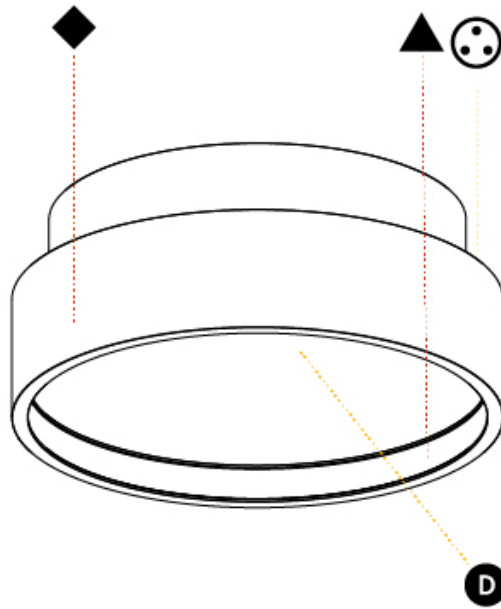

SIGN DIVA KORONA SURFACE

A3D095- : A3D095-DP-30K-02-19-01-01

PROJECT	_____
TYPE	_____
SPECIFIER	_____
QUANTITY	_____
DATE	_____