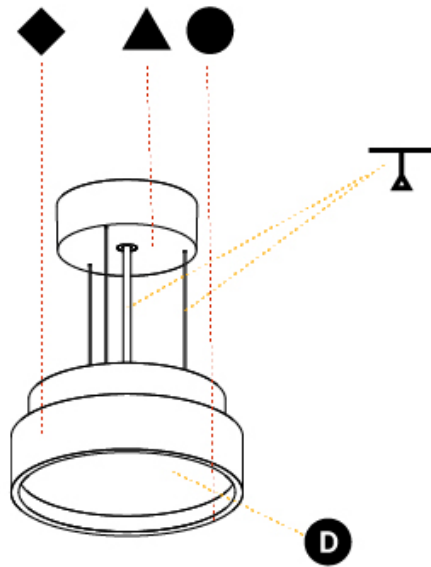

SIGN DIVA KORONA SUSPENSION

A300010-

PROJECT	_____
TYPE	_____
SPECIFIER	_____
QUANTITY	_____
DATE	_____

A