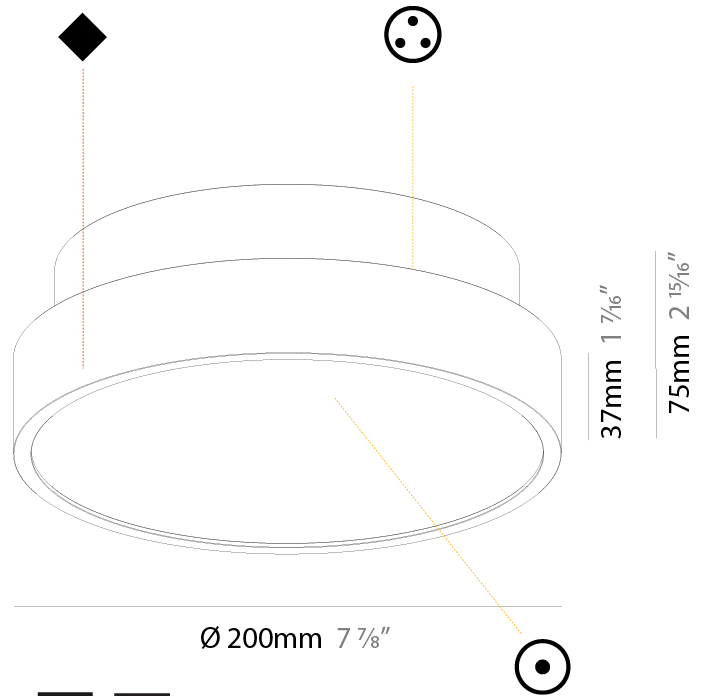

GENERAL

Series: Sign Diva
Subseries: Sign Diva
Partner: Prolicht
Division: Architectural
Installation: Surface
Product Type: Ceiling Surface
Mounting Location: Ceiling
Light Distribution: Direct / Indirect

PHYSICAL

Shape: Round
Diameter (mm): 200
Diameter (in): 7 7/8
Height (mm): 75
Height (in): 2 15/16
Weight (kg): 1.12
Weight (lbs): 2.469

Diffuser: Direct - PMMA - Opal/Micro-Prism/Sparkling Secret/Vintage Industrial with Shine Ring / Indirect - White/Yellow/Orange/Red/Blue/Green

Fixture Finish: SSR / BKV / CWI / CRY / HAB / UFT / ITA / RUA / FTG / MYG / LOD / PUS / FRO / FUP / KIA / POP / BLS / SPG / MEY / GOH / CHC / COM / ABZ / JAG / OBR / MOS / ROR

Fixture Material: PMMA / Extruded Aluminum / Steel

ELECTRICAL

Lamp Type: LED (Zhaga Standard)
Input Wattage (W): 12.1
Total Output Wattage (W): 11
Dimming: Tri-Mode (Non-Dimming and Phase Dimming (120Vac only) and 0-10V Dimming)
Driver Included: Yes
Driver Location: Integrated
Driver Type: Constant Current - Universal
Driver Class: Class 2
Input Voltage (V): 120 - 277
Constant Current (MA): 350

LED

Color Temperature (*K): 3000 / 3500 / 4000
Max. Delivered Lumen (lm): 1100 / 1117 / 1140
CRI: >90 CRI
Lamp Life (hrs): 50000

OPTICAL

RATINGS AND CERTIFICATIONS

Certified By: Certified for North American Standards
IP rating: IP20

PROJECT
TYPE
SPECIFIER
QUANTITY
DATE